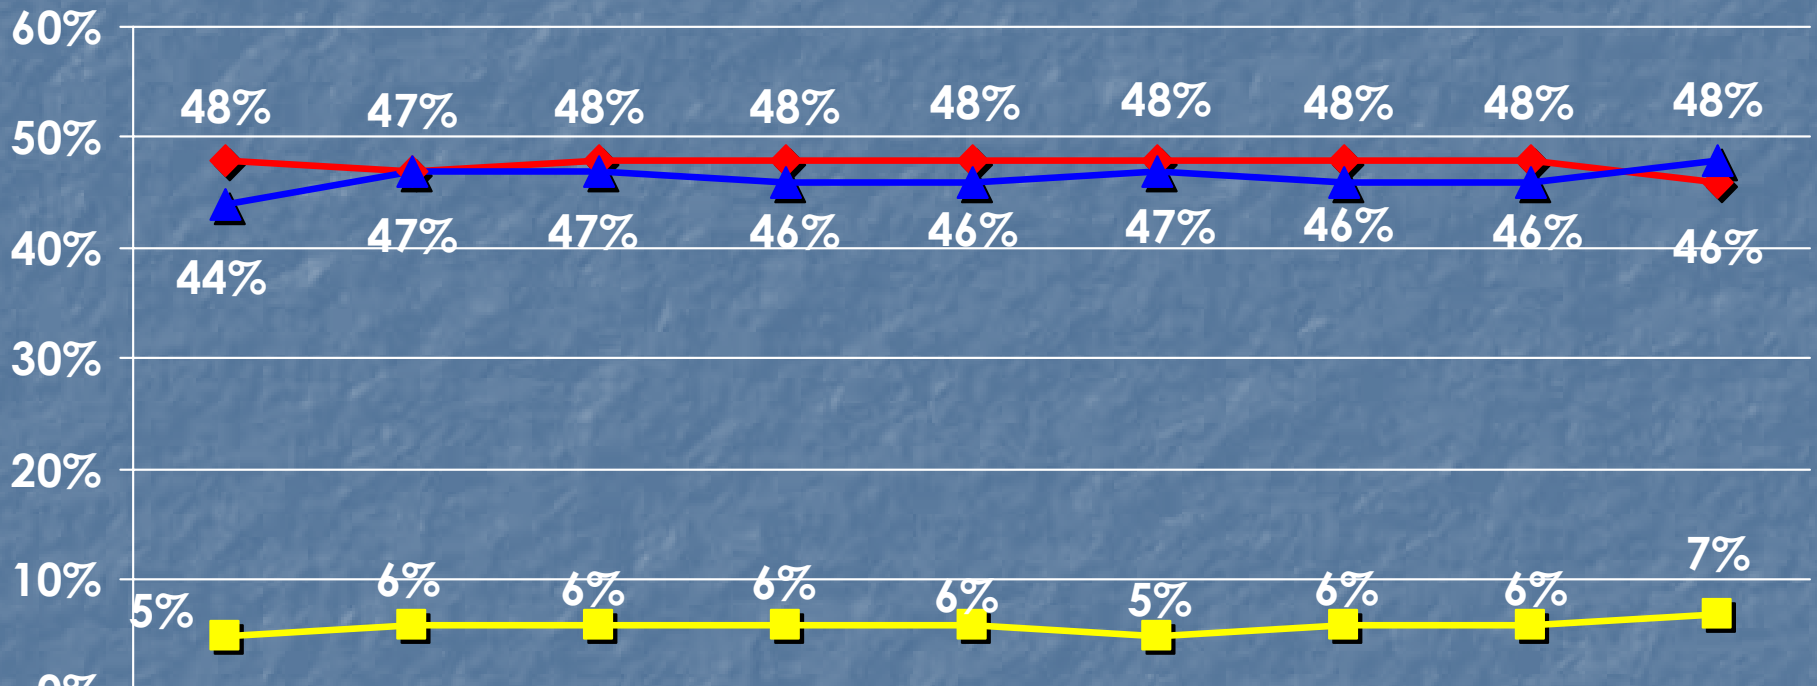

# BATTLEGROUND 2008

If the election for President and Vice President were held today and you had to make a choice for whom would you vote?

	9/7-11/08 N=1000	9/11, 9/14, 9/17-9/18 N=800	9/14, 9/17- 9/18, 9/21 N=800	9/17-9/18, 9/21-9/22 N=800	9/17-9/18, 9/21-9/23 N=1000	9/18, 9/21- 9/24 N=1000	9/21-9/25 N=1000	9/22-9/25, 9/28 N=1000	9/24-9/25, 9/28-9/29 N=800
McCain-Palin	48%	47%	48%	48%	48%	48%	48%	48%	46%
Undecided	5%	6%	6%	6%	6%	5%	6%	6%	7%
Obama-Biden	44%	47%	47%	46%	46%	47%	46%	46%	48%

On 9/29 – Weighting changed from Party ID, Race, and Age to Race and Age only